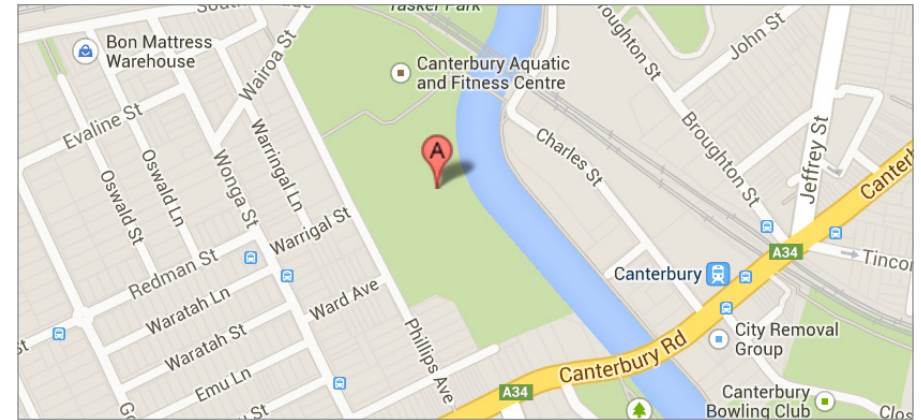

Venues + Maps (Camperdown Tennis Centre)

33 Mallett St,
Camperdown NSW 2050

Venues + Maps (Tasker Park)

Phillips Avenue,
Canterbury NSW 2193

Venues + Maps (Marrickville Park)

Livingstone Road,
Petersham NSW 2049

Venues + Maps (Tempe Reserve)

Holbeach Ave,
Tempe NSW 2044