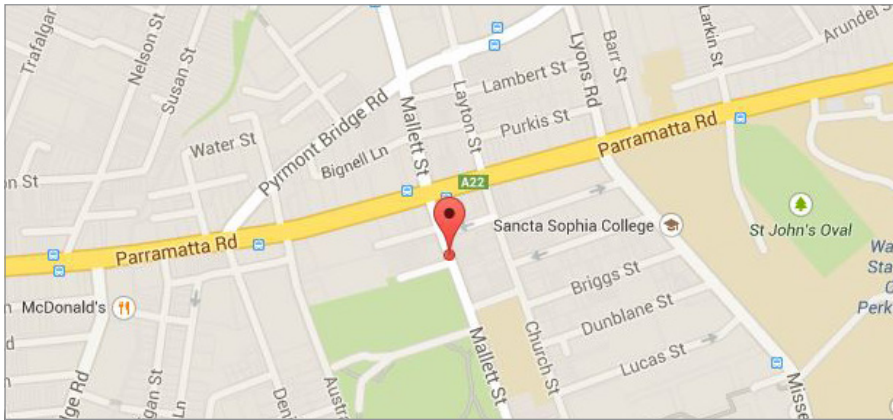

Venues + Maps (Camperdown Tennis Centre)

33 Mallett St,
Camperdown NSW 2050

Venues + Maps (Tasker Park)

Phillips Avenue,
Canterbury NSW 2193

Venues + Maps (Marrickville Park)

Livingstone Road,
Petersham NSW 2049

Venues + Maps (Tempe Reserve)

Holbeach Ave,
Tempe NSW 2044