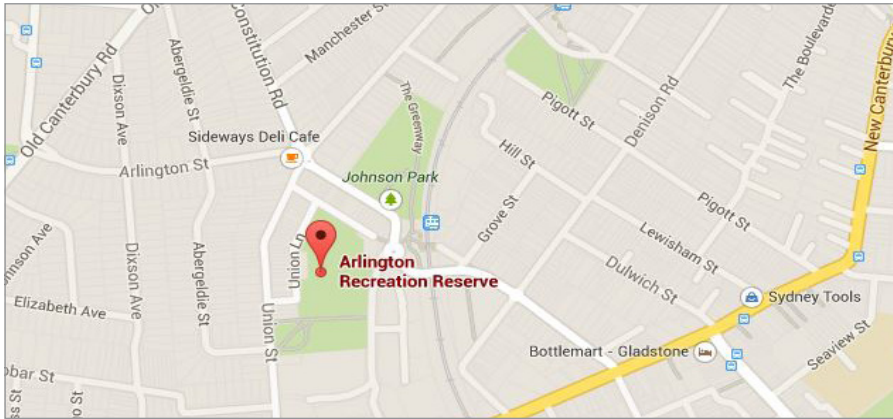

## Venues + Maps (Arlington Oval)

**Arlington Recreation Reserve**  
Dulwich Hill NSW 2203

## Venues + Maps (Borgia Centre)

**Borgia Debbie & Abbey Community Recreation Centre,**  
531 Illawarra Rd, Marrickville NSW 2204

## Venues + Maps (All Sorts Fitness Centre)

**1/184 Bourke Road**  
Alexandria NSW 2015

## Venues + Maps (Camperdown Crossfit)

**166/167 Parramatta Rd,**  
Annandale NSW 2038