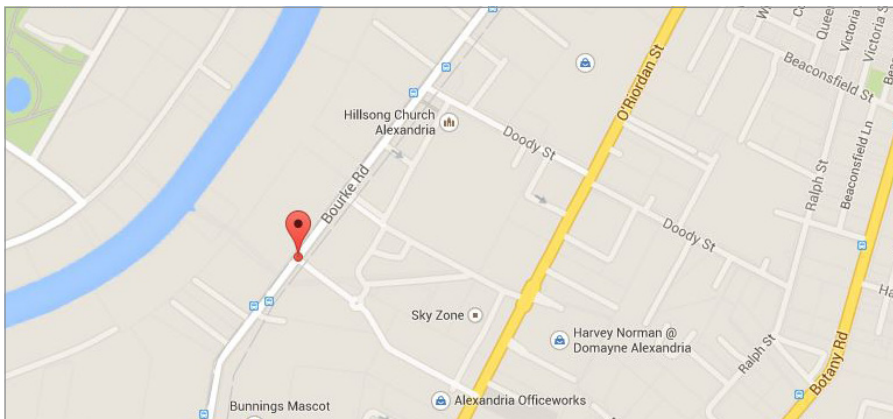

## Venues + Maps (Arlington Oval)

**Arlington Recreation Reserve**  
Dulwich Hill NSW 2203

## Venues + Maps (Borgia Centre)

**Borgia Debbie & Abbey Community Recreation Centre,**  
531 Illawarra Rd, Marrickville NSW 2204

## Venues + Maps (All Sorts Fitness Centre)

**1/184 Bourke Road**  
Alexandria NSW 2015

## Venues + Maps (Camperdown Crossfit)

**166/167 Parramatta Rd,**  
Annandale NSW 2038